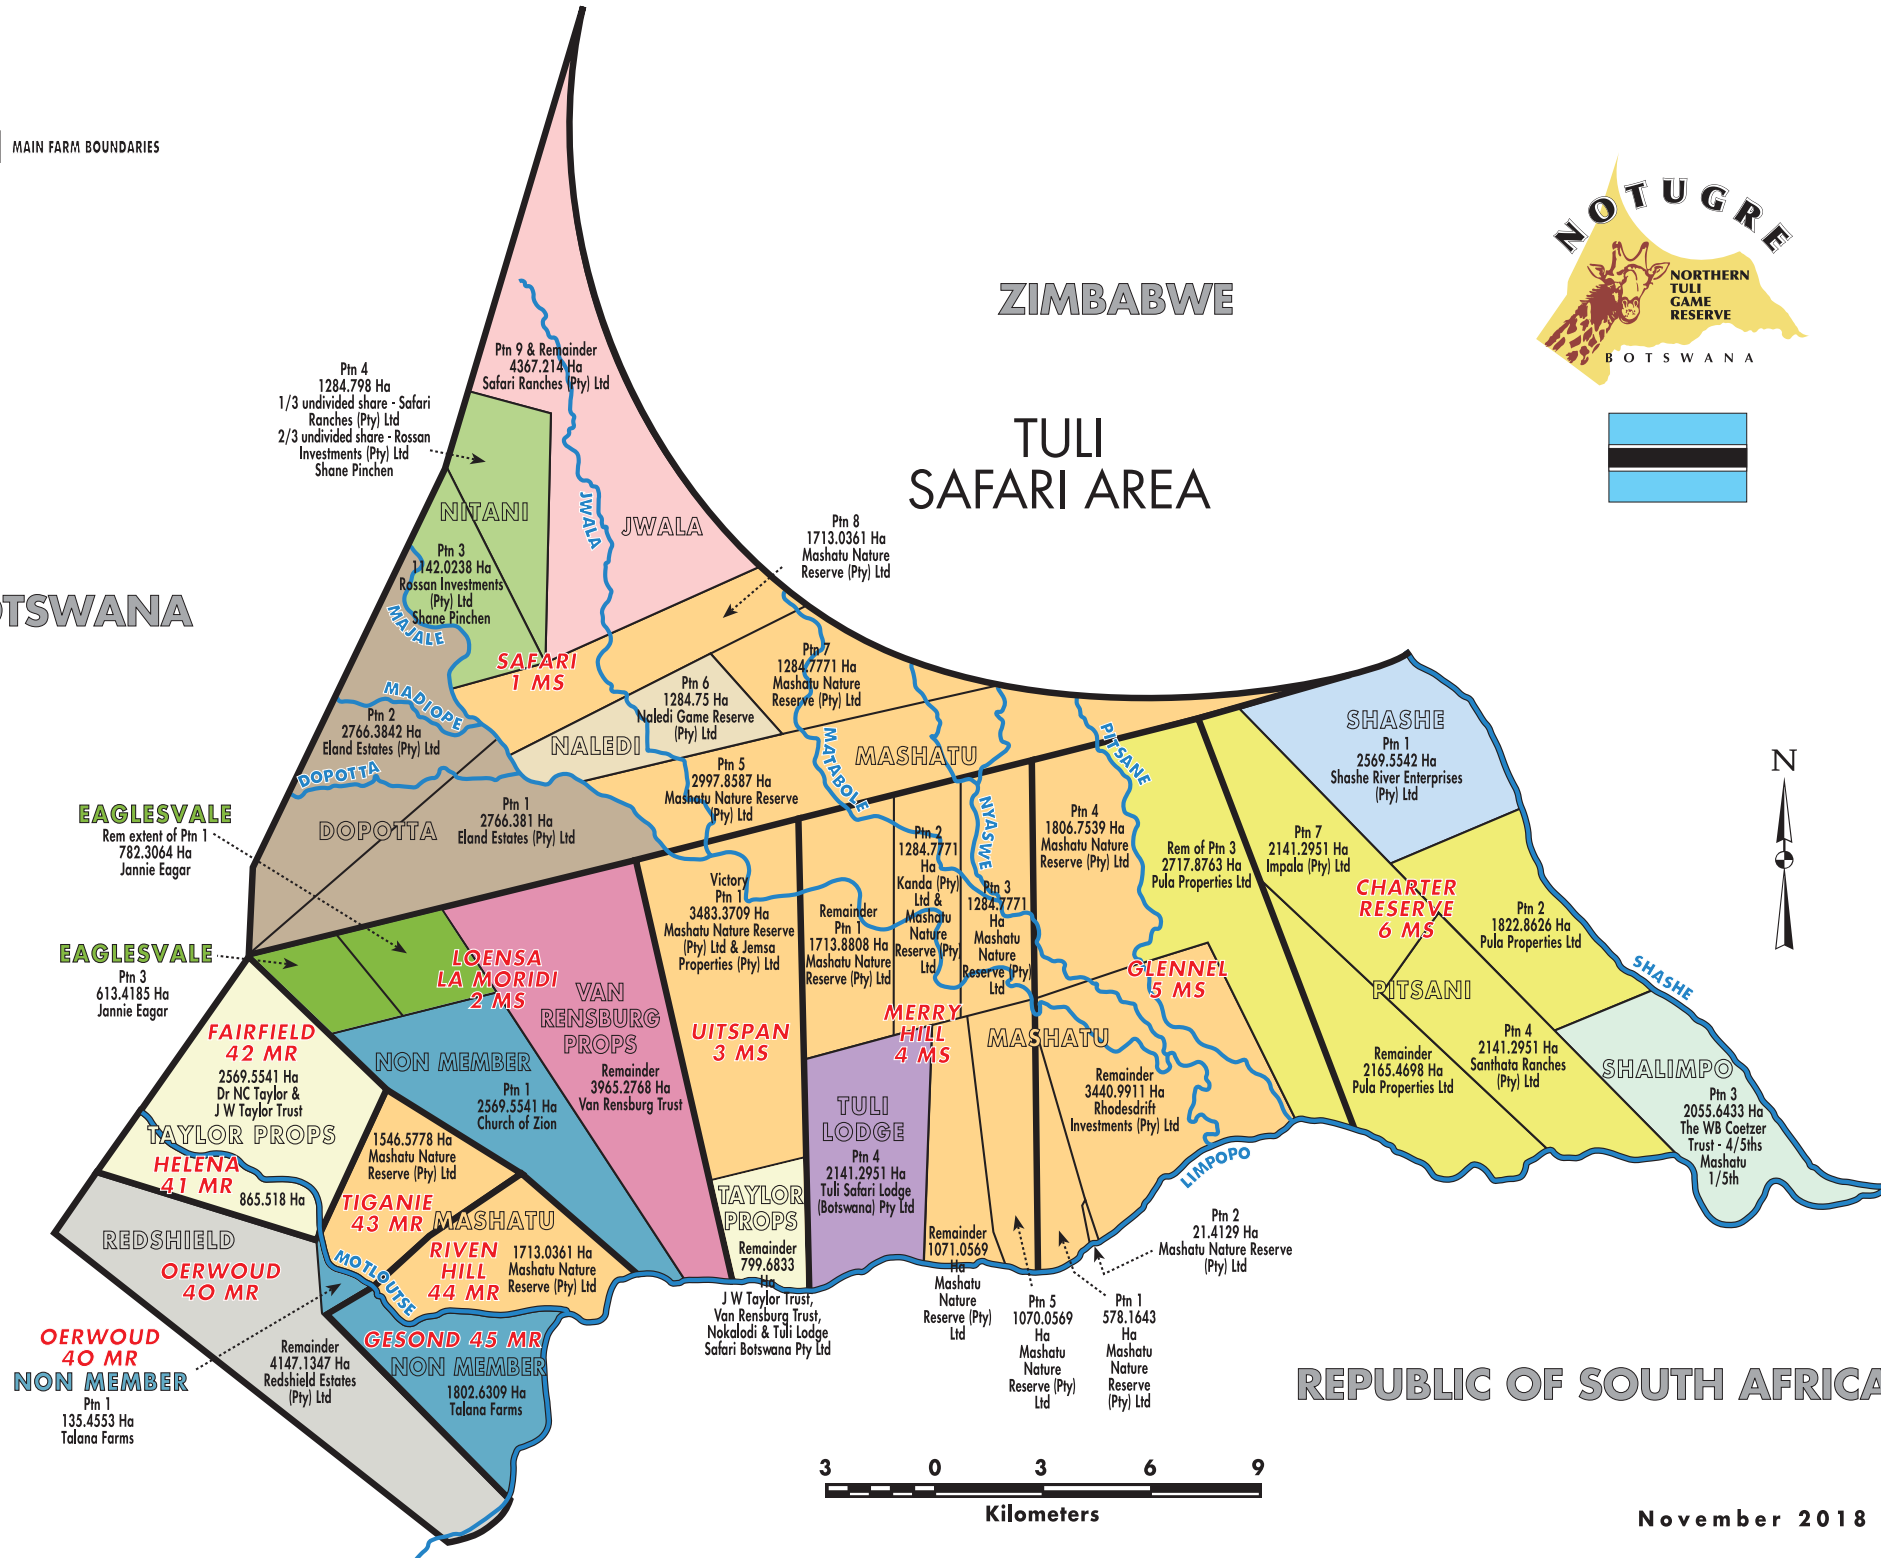

MAIN FARM BOUNDARIES

ZIMBABWE

# TULI SAFARI AREA

BOTSWANA

REPUBLIC OF SOUTH AFRICA

November 2018